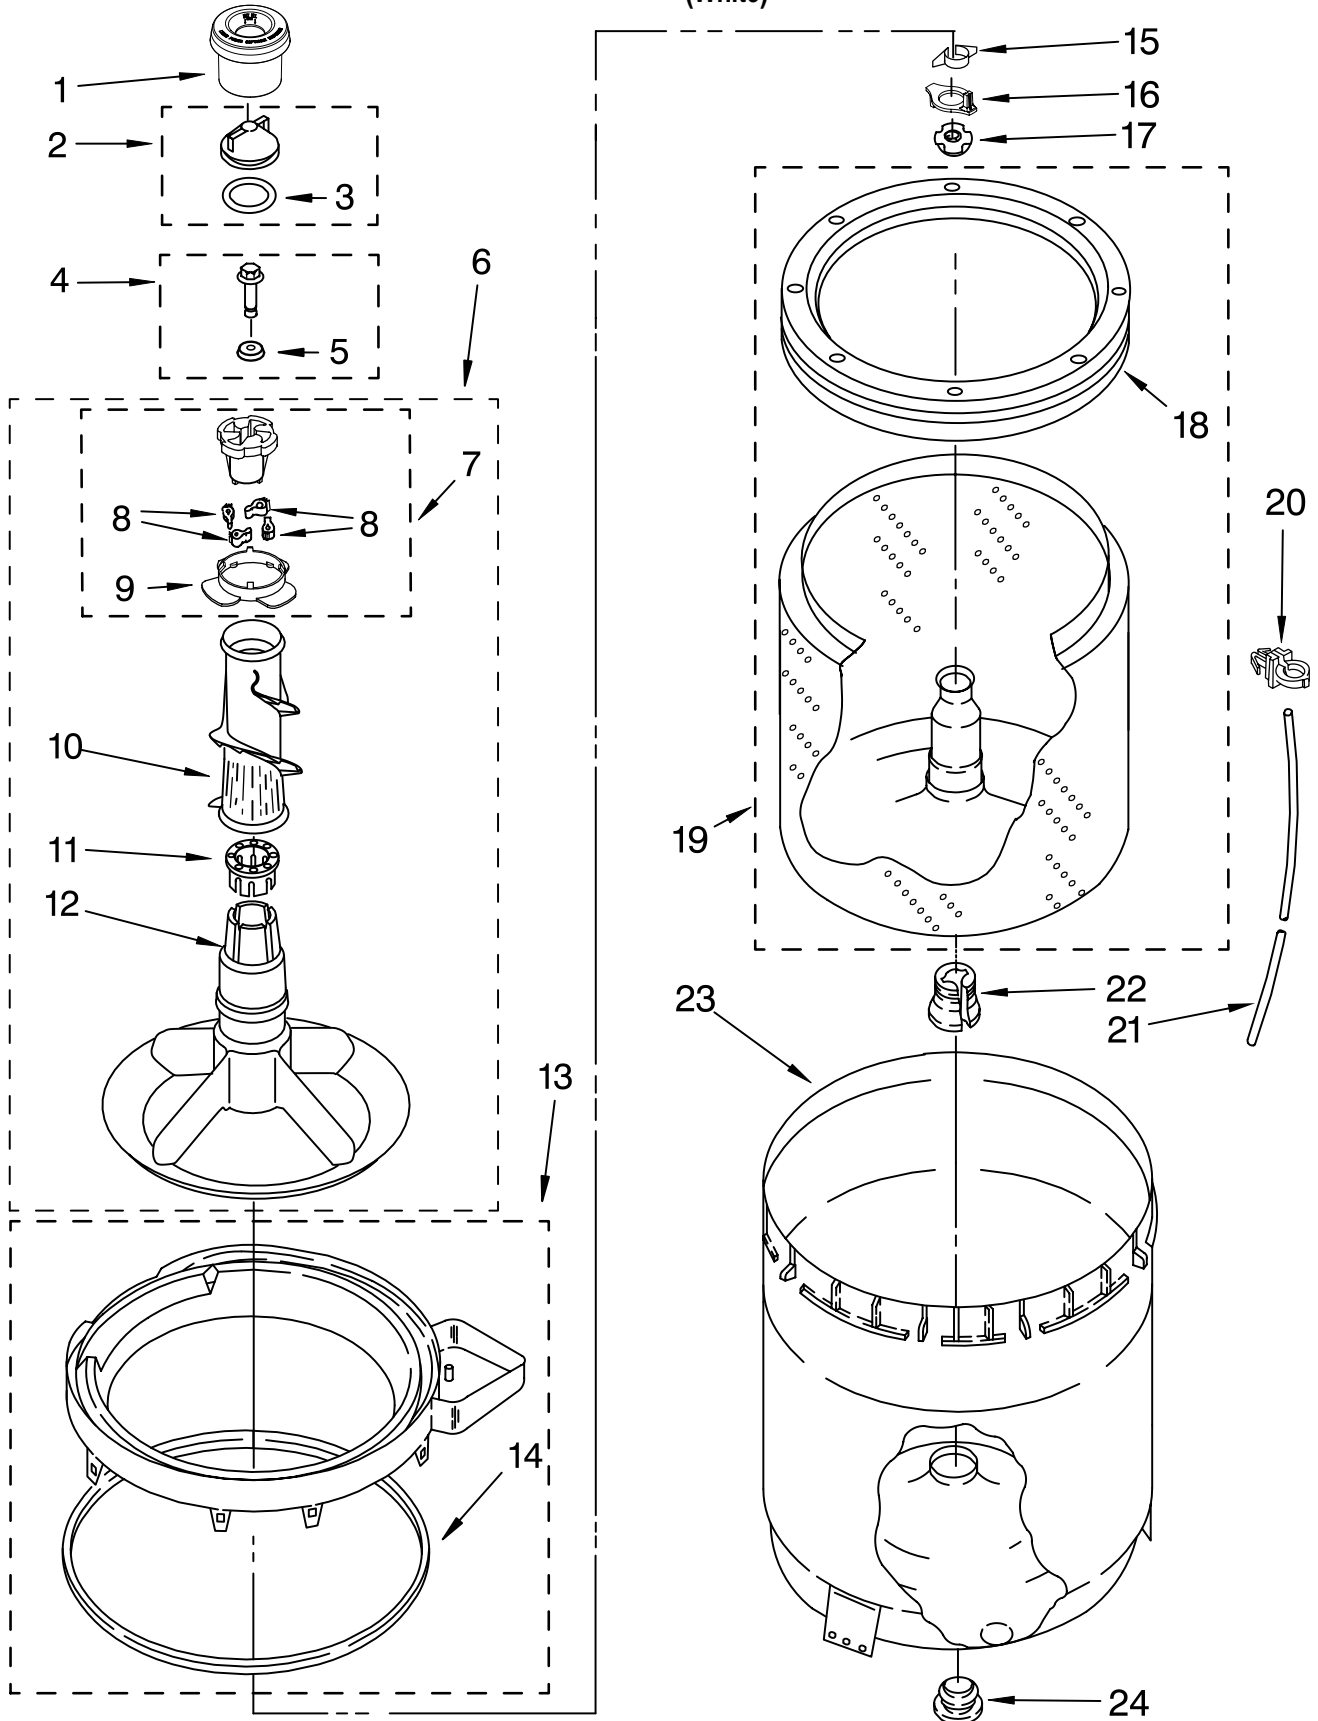

# CONTROLS AND REAR PANEL PARTS

For Model: NTW5400TQ0

(White)

Illus. No.	Part No.	DESCRIPTION	Illus. No.	Part No.	DESCRIPTION	Illus. No.	Part No.	DESCRIPTION
1	3948608	Bracket, Control	19	8578842	Cord, Power	35	62747	Pad, Rear Panel
2	8577845	Switch, Water Level	20	9740848	Screw, 8-18 x 1/2	36	8055003	Clip, Harness & Pressure Switch
3	8578337	Switch, Water Temperature	21	8568314	Strap, Console (2)	37	8539874	Shield, Suds
4	3400073	Screw, Ground	22	8577378	U-Bend, Drain Hose	38	8578340	Valve, Water Inlet W/Bi-Metal
5	8572976	Timer (Motor Not A Service Part)	23	3347868	Cable Tie	39	301958	Clamp, Hose
6	90767	Screw, 8/18 x 3/8	24	8559373	Drain Hose Assembly (Includes Items 28 & 32)	40	8317974	Hose, Vacuum Break
7	388326	Screw, 8-18 x 1.25 (Panel To Top)	25	8541669	Bucket, Drain Hose (Left Half)	41	370450	Clamp, Hose
8	8271365	Cap, End (L.H.)	26	8541658	Bucket, Drain Hose (Right Half)	42	387606	Break, Vacuum
9	W10089719	Panel, Console	27	62863	Srew, 10-16 x 3/8	43	8572717	Capacitor, Motor Start
10	8271359	Cap, End (R.H.)	28	8541668	Clamp, Hose	44	8318046	Clip, Capacitor
11	3400818	Screw, Timer Mounting	29	8317496	Clamp, Hose	45	3976300	Washer, Water Inlet Hose (4) (1-1/16 x 5/8)
12	W10110045	Knob, Timer	30	3363366	Clamp, Hose	46		Hose, Water Inlet (2)
13	W10110046	Dial, Timer	31	3951449	Hose, Pump To Tub (Includes Item 30)		8571377	Blue Coupler
14	W10110047	Knob, Control	32	8541667	Clamp, Hose	8571378	Red Coupler	
15	8536939	Clip, Knob	33	8519200	Support, Rear Panel			
16	8318015	Panel, Rear	34	3958082	Harness, Wiring (For Detail See Pages 9 & 10)			
17	3351614	Screw, Ground						
18	3952821	Strain Relief, Power Cord						

# AGITATOR, BASKET AND TUB PARTS

For Model: NTW5400TQ0

(White)

IMPORTANT: All Part Numbers Listed Are Whirlpool Numbers. Source Parts Through Whirlpool.